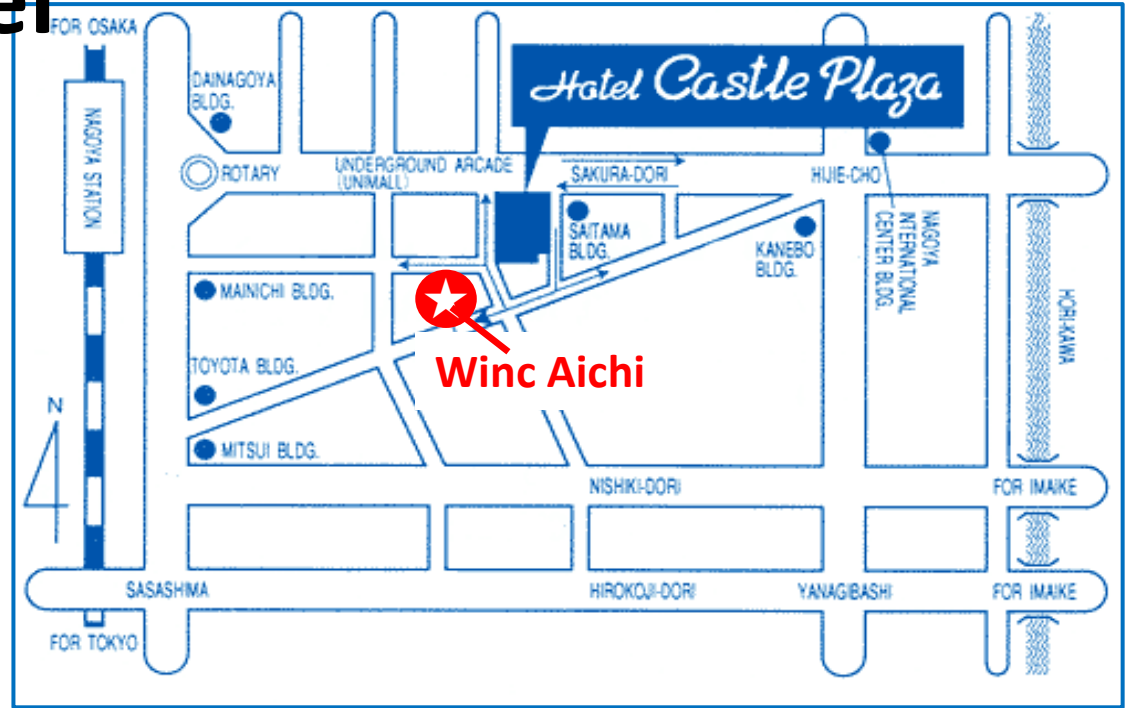

Castle Plaza Hotel

Address

4-3-25, MEIEKI, NAKAMURA-KU, NAGOYA, AICHI
450-0002, JAPAN

Phone Number / Fax Number

+81-52-582-2121 /+81-52-582-8666

Check-In Time

13:00

Check-Out Time